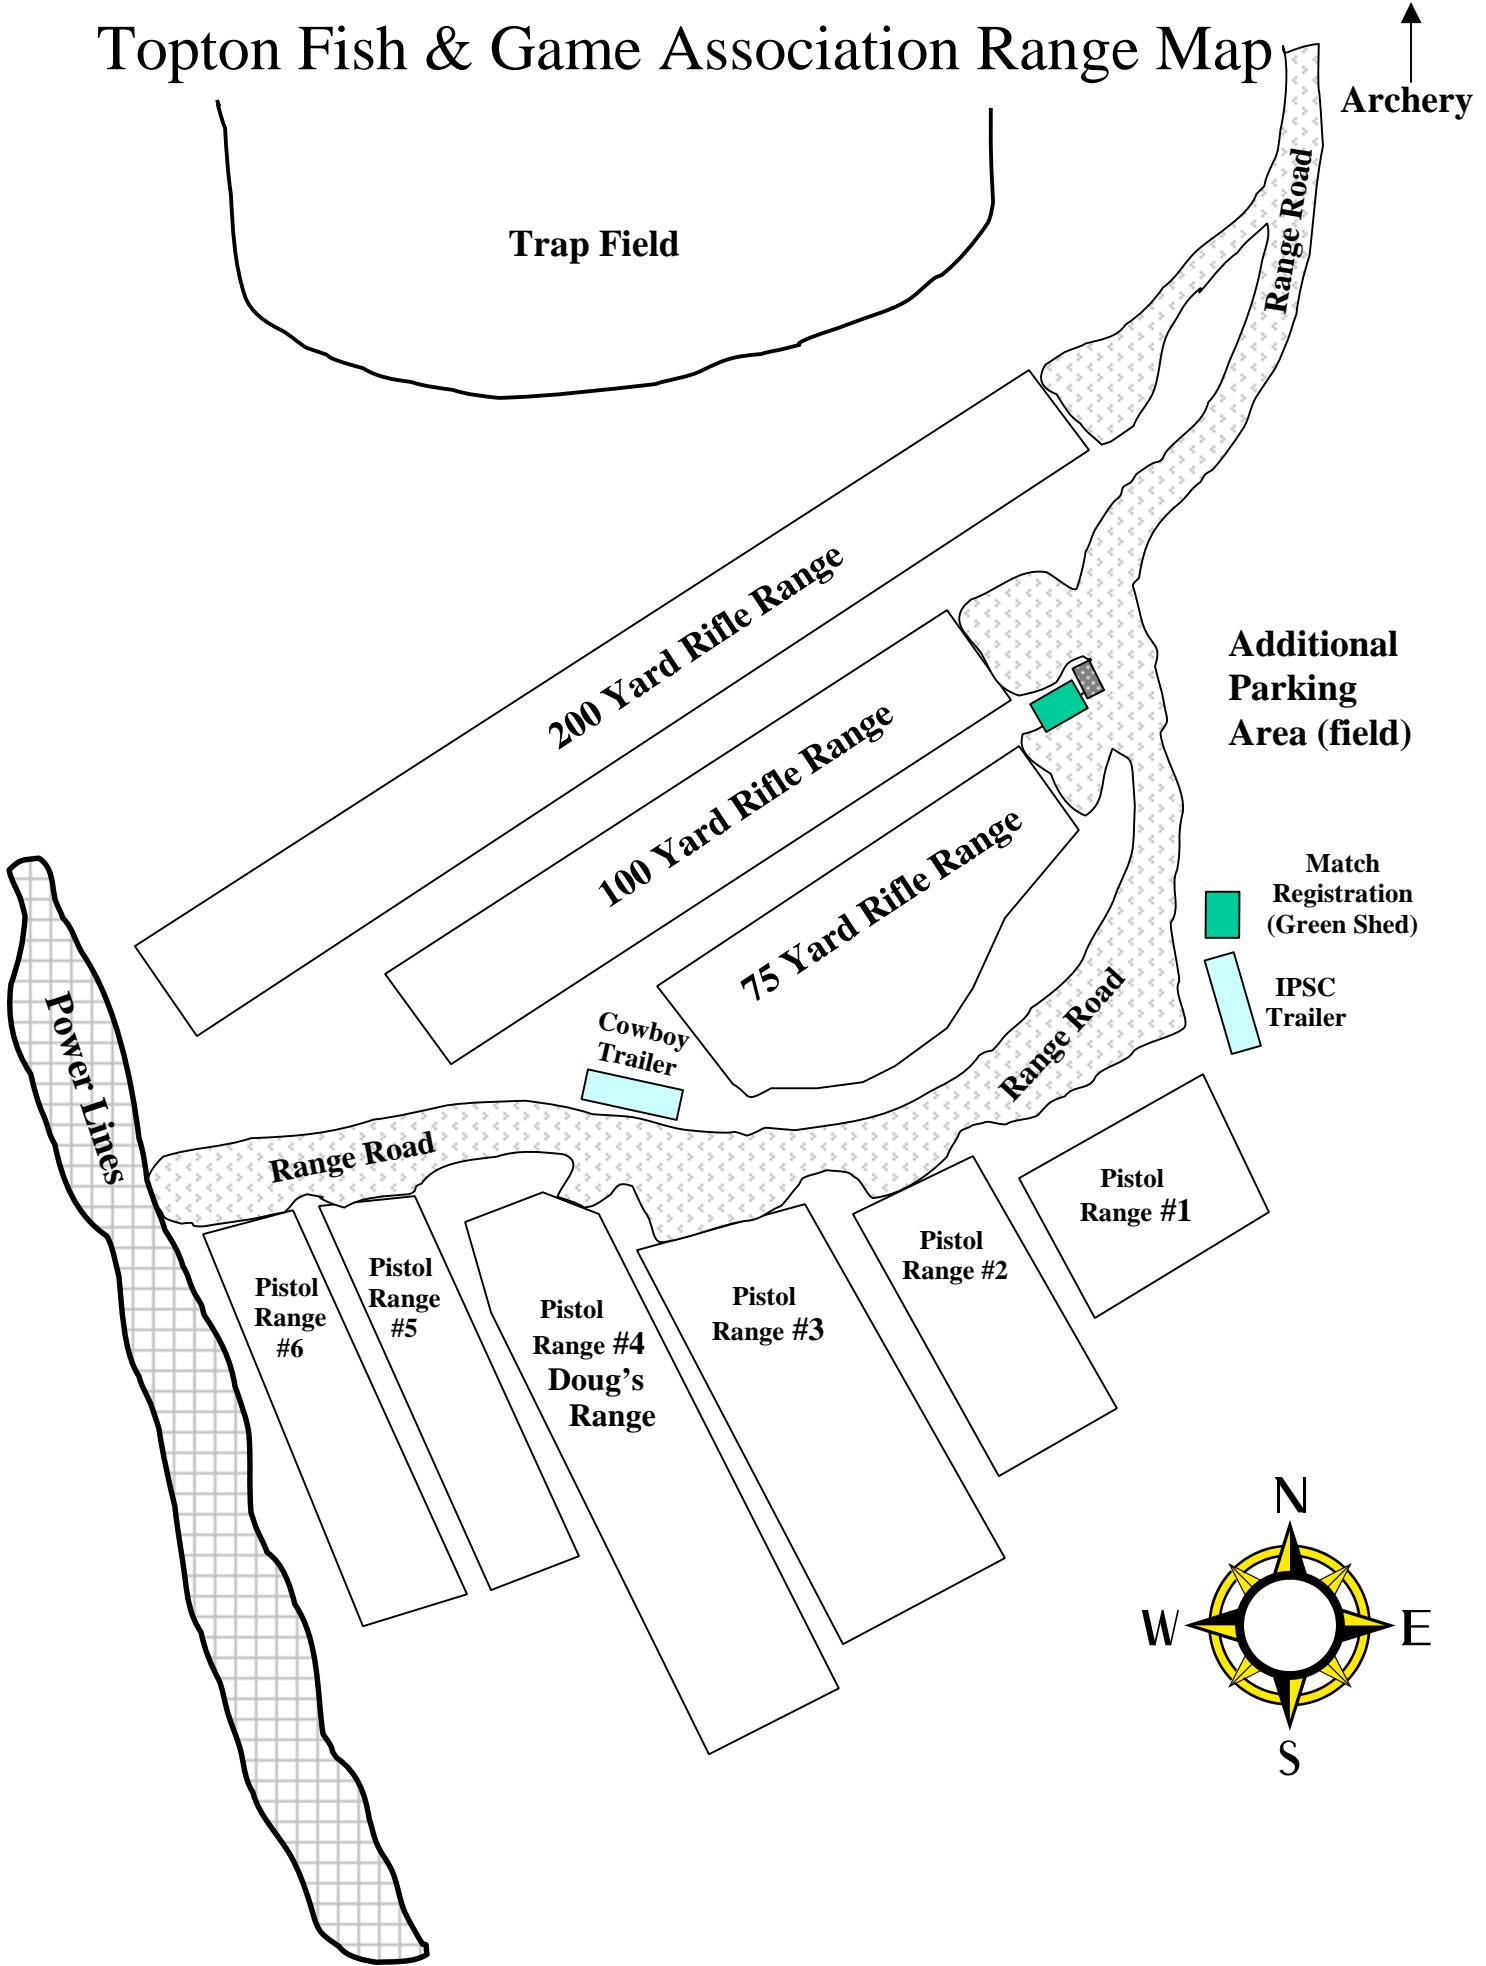

Topton Fish & Game Association Range Map

Trap Field

Range Road

200 Yard Rifle Range

100 Yard Rifle Range

75 Yard Rifle Range

Cowboy Trailer

Additional Parking Area (field)

Match Registration (Green Shed)

IPSC Trailer

Power Lines

Range Road

Range Road

Pistol Range #6

Pistol Range #5

Pistol Range #4
Doug's Range

Pistol Range #3

Pistol Range #2

Pistol Range #1